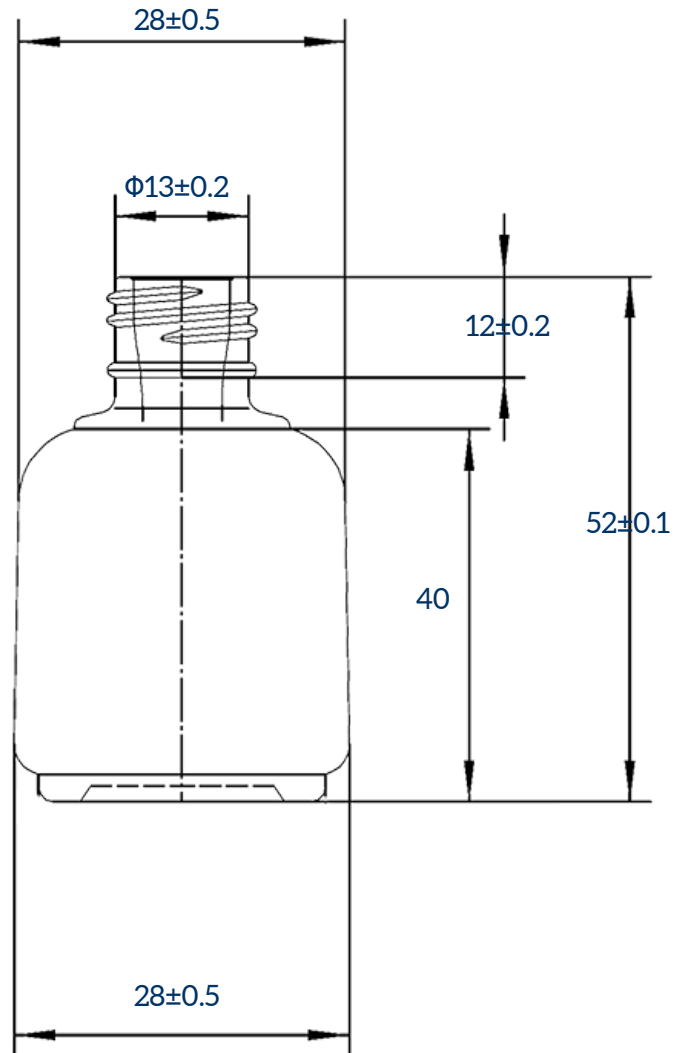

DH212

PRODUCT INFO

Code	DH212	
Volumn		(ml)
Scale	35	(Gram)
Height	52	(cm)
Width	28	(cm)