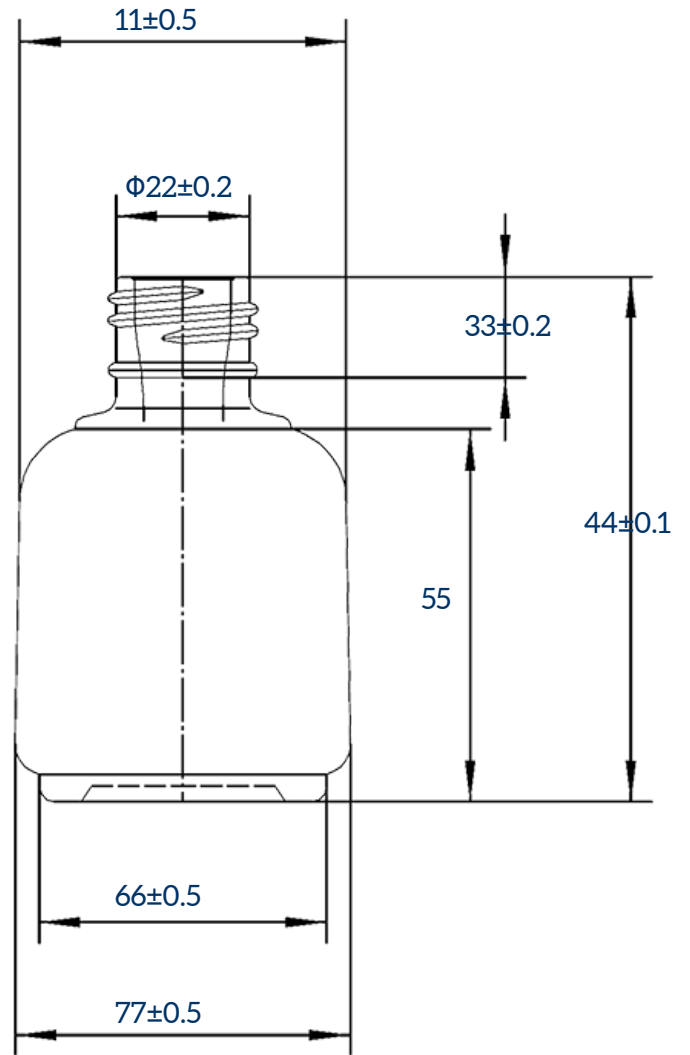

### PRODUCT INFO

Code	test	
Volumn	22	(ml)
Scale	33	(Gram)
Height	22	(cm)
Width	88	(cm)