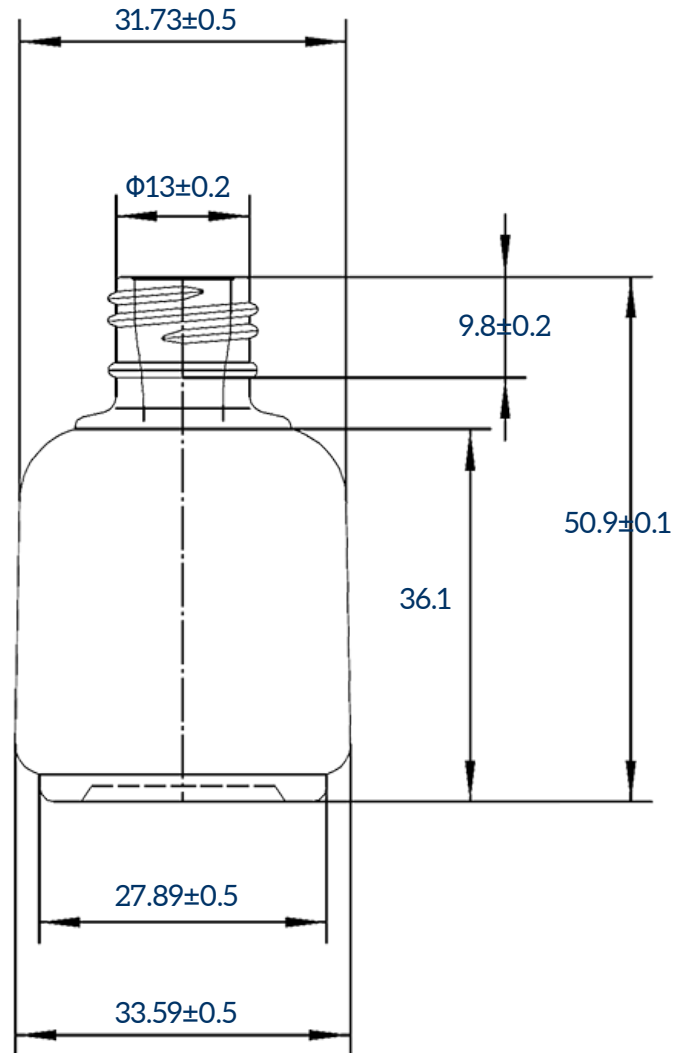

COSMETIC PACKAGING SOLUTIONS

PRODUCT INFO	
Code	□□
Volumn	(ml)
Scale	(Gram)
Height	(cm)
Width	(cm)