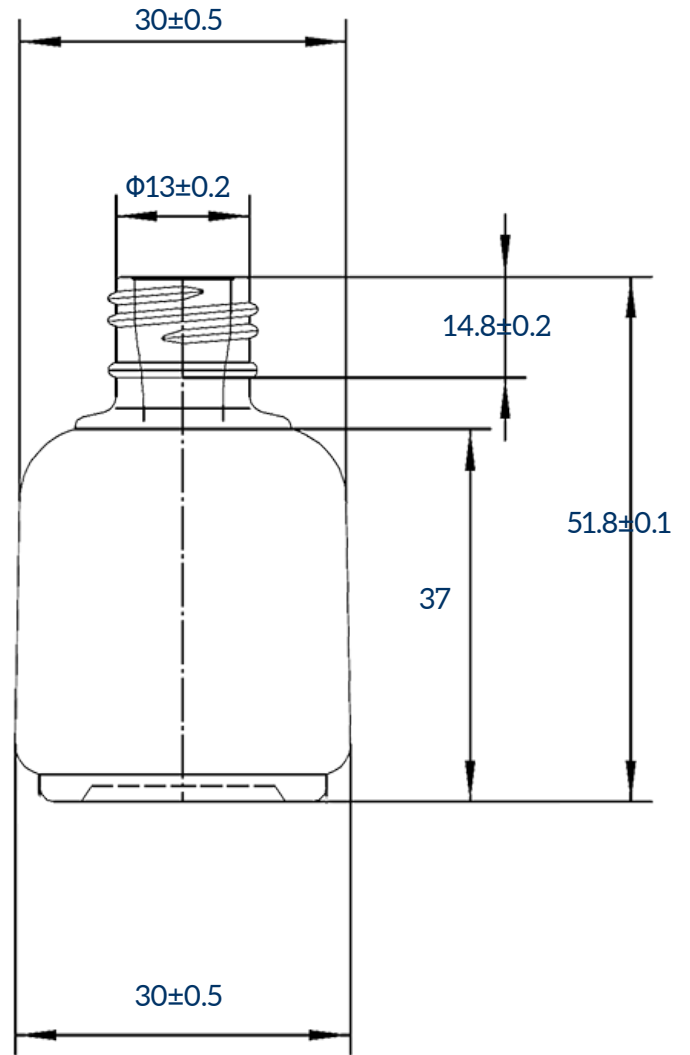

DH605

PRODUCT INFO

Code	DH605	
Volumn	13.5	(ml)
Scale	41	(Gram)
Height	51.8	(cm)
Width	30	(cm)